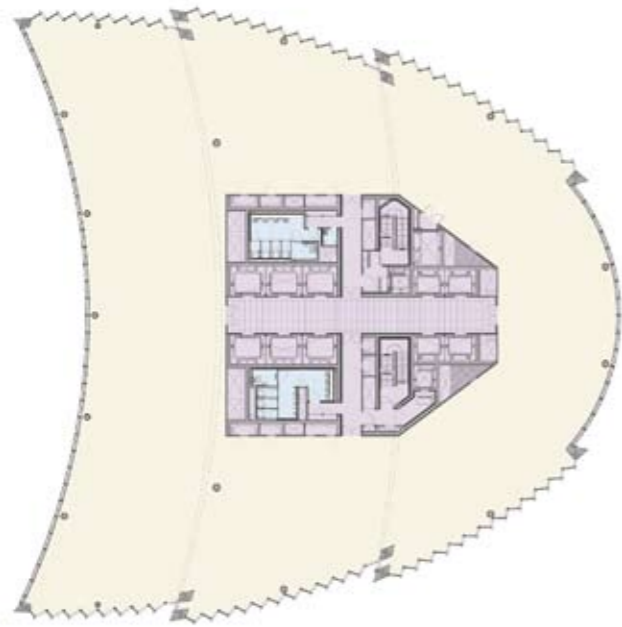

Anne-Marie Saul Rotne Architect

DESIGN DEVELOPMENT

51 Lime Street