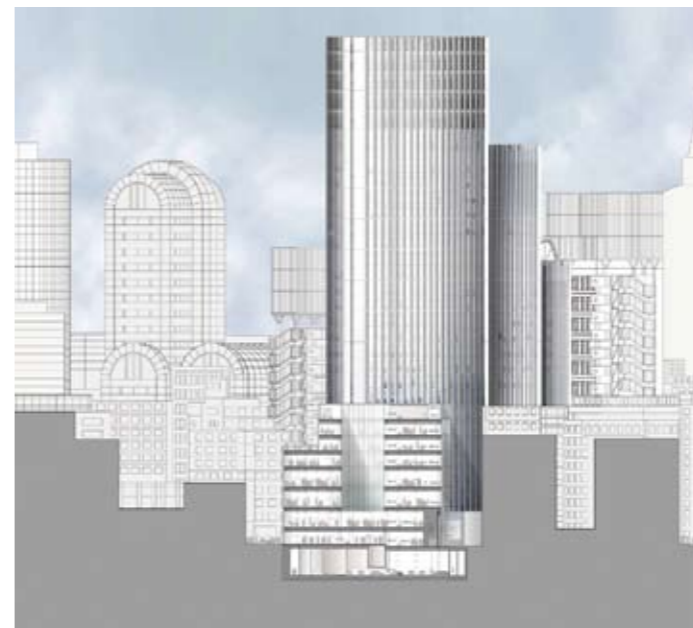

Anne-Marie Saul Rotne Architect

DESIGN DEVELOPMENT

51 Lime Street