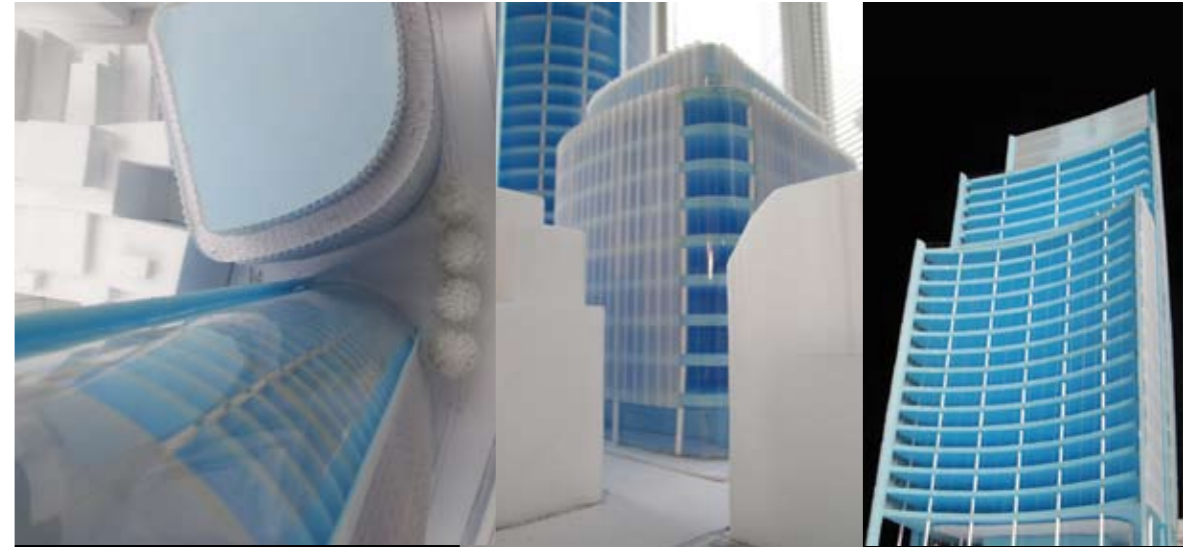

Anne-Marie Saul Rotne Architect

DESIGN DEVELOPMENT

51 Lime Street